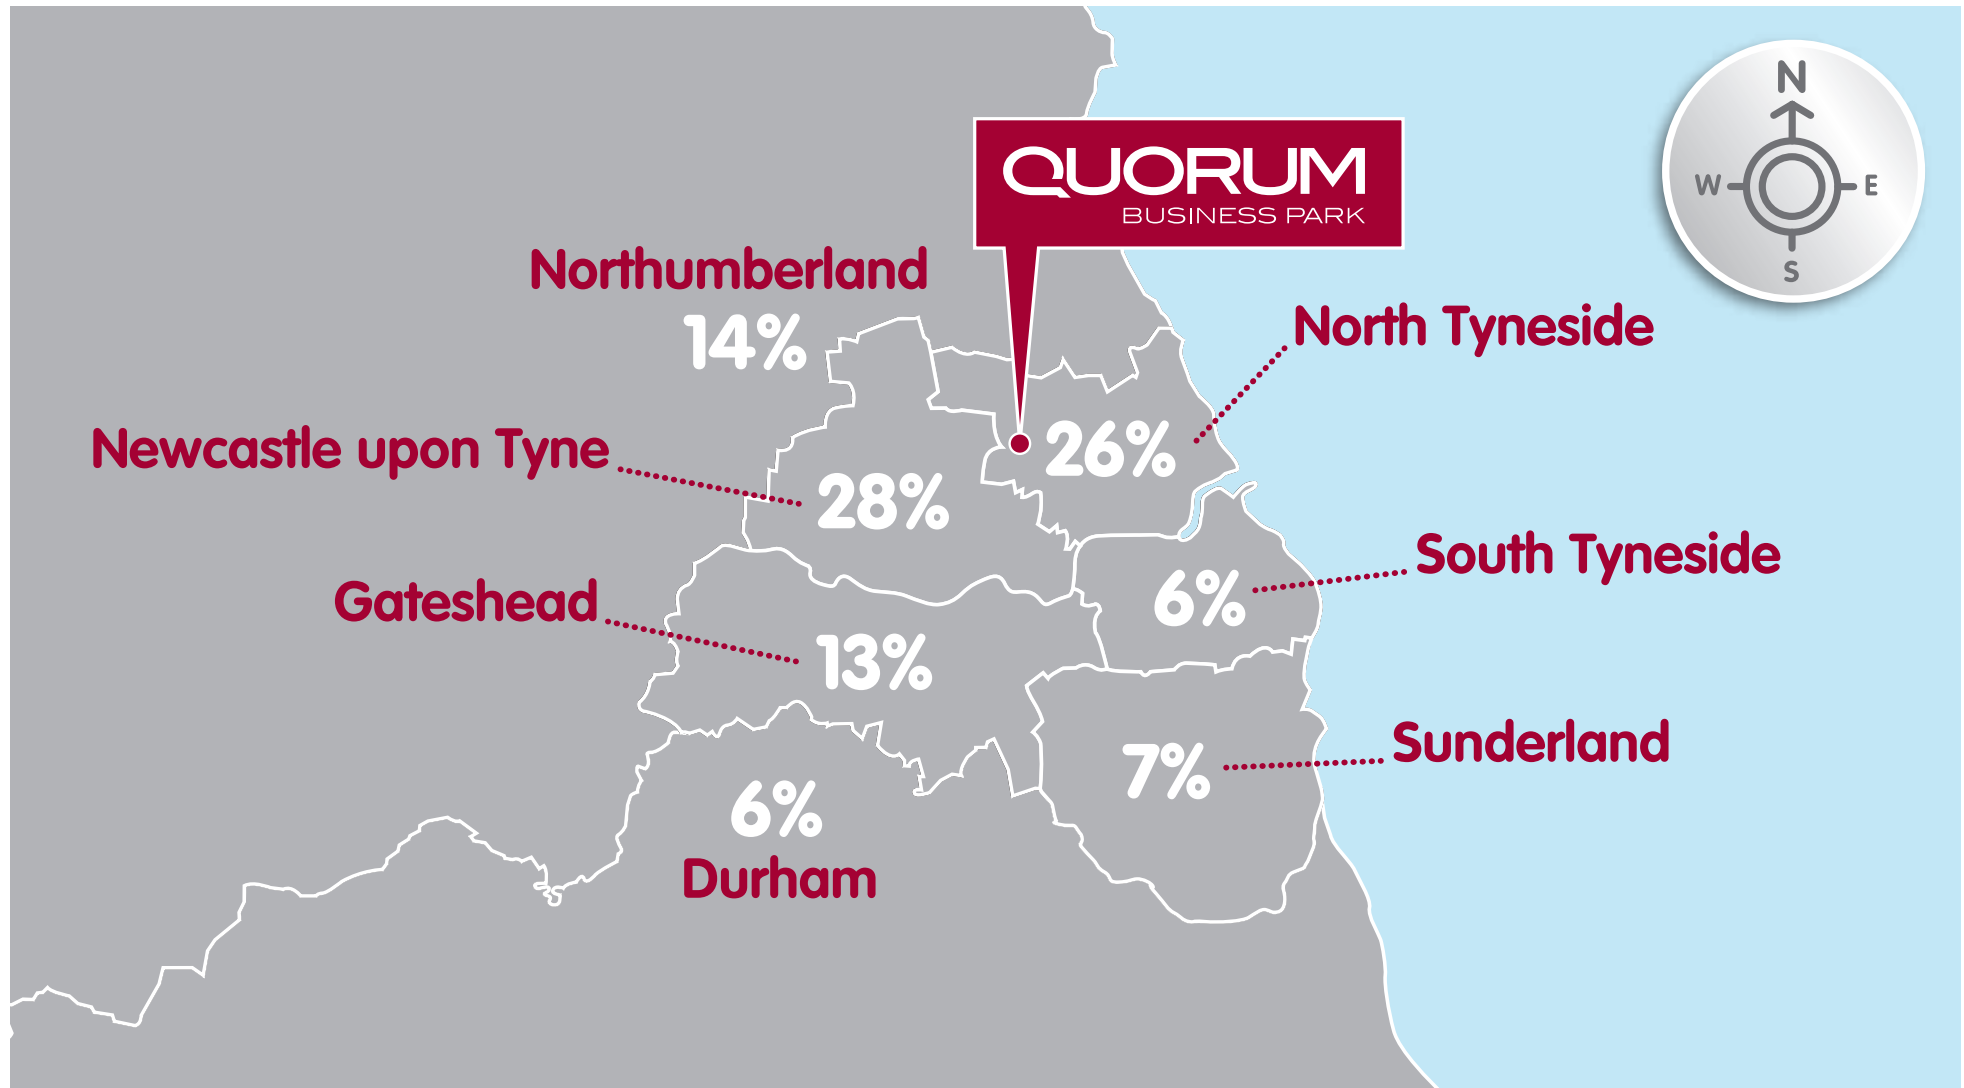

Quorum Employee Catchment Areas

Data Source: 3987 home postcodes of people working at Quorum in April 2015.