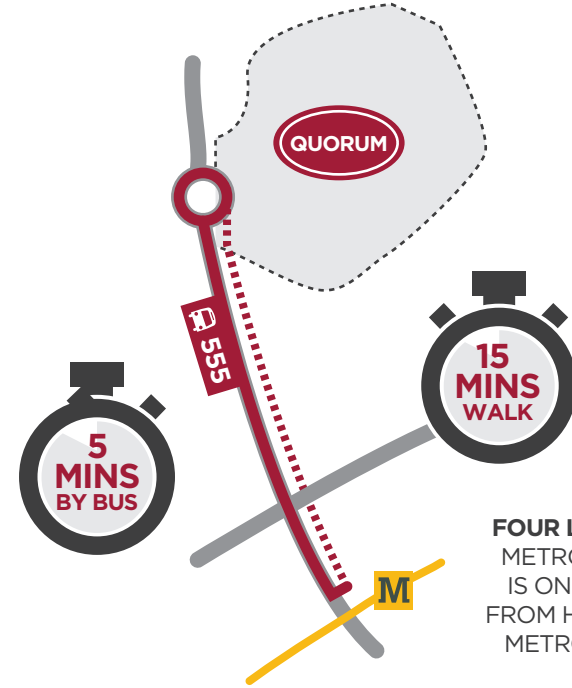

Time and distance information taken from Google Maps based on travelling from Quorum by car at 3.30pm. Time and distance to Newcastle is based on travelling to the Haymarket.

There are **10 buses** per hour from Newcastle City Centre to Quorum with an average journey time of **15 mins**.

Quorum is **0.7 mile** from Four Lane Ends Metro Station and can be reached within a **15 minute walk** or a **5 minute bus journey**.

Average journey time bus information is based on travelling from Newcastle City Centre between 7.37am and 8.37am (Data taken from the TraveLine journey planning website on Monday 8 August 2016)