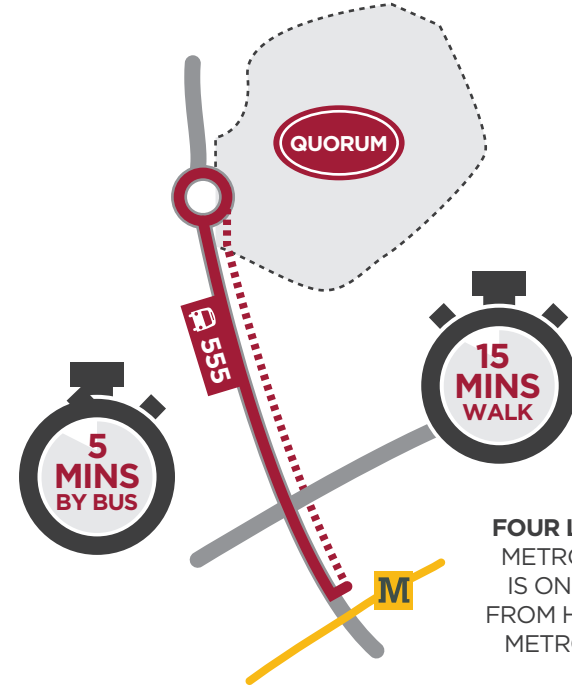

Time and distance information taken from Google Maps based on travelling from Quorum by car at 3.30pm. Time and distance to Newcastle is based on travelling to the Haymarket.

There are **10 buses** per hour from Newcastle City Centre to Quorum with an average journey time of **15 mins**.

Quorum is **0.7 mile** from Four Lane Ends Metro Station and can be reached within a **15 minute walk** or a **5 minute bus journey**.

**FOUR LANE ENDS METRO STATION IS ONLY 11 MINS FROM HAYMARKET METRO STATION**

Average journey time bus information is based on travelling from Newcastle City Centre between 7.37am and 8.37am (Data taken from the Traveline journey planning website on Monday 8 August 2016)